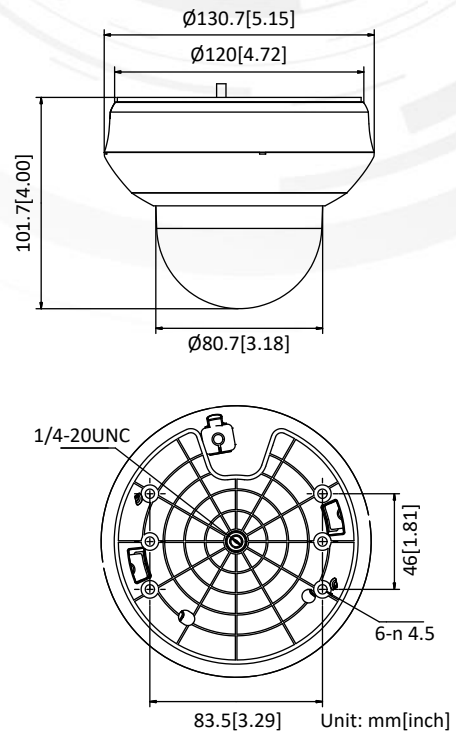

Available Model

- PTZ-N2404I-DE3

Dimension

Specification

Camera Module	
Image Sensor	1/3" progressive scan CMOS
Min. Illumination	Color: 0.005 Lux @(F1.6, AGC ON) B/W: 0.001 Lux @(F1.6, AGC ON) 0 Lux with IR
White Balance	Auto/Manual/ATW (Auto-tracking White Balance)/Indoor/Outdoor/Fluorescent Lamp/Sodium Lamp
Gain	Auto/Manual
Shutter Time	50Hz: 1/1 s to 1/30,000 s 60Hz: 1/1 s to 1/30,000 s
Day & Night	IR Cut Filter
Digital Zoom	16×
Privacy Mask	24 programmable privacy masks
Focus Mode	Auto/Semi-automatic/Manual
WDR	120 dB WDR
Lens	
Focal Length	2.8 mm to 12 mm, 4× optical zoom
Zoom Speed	Approx. 2 s (optical lens, wide-tele)
Field of View	Horizontal field of view: 100° to 33° (Wide-Tele) Vertical field of view: 53° to 18° (Wide-Tele) Diagonal field of view: 119° to 37.5° (Wide-Tele)
Working Distance	10 mm to 1500 mm (wide-tele)
Aperture Range	F1.6 to F2.7
PTZ	
Movement Range (Pan)	0° to 330°
Pan Speed	Configurable, from 0.1°/s to 100°/s, Preset speed: 100°/s
Movement Range (Tilt)	From 0° to 90°
Tilt Speed	Configurable, from 0.1°/s to 100°/s Preset Speed: 100°/s
Proportional Zoom	Support
Presets	300
Power-off Memory	Support
Compression Standard	
Video Compression	Main Stream: H.265+/H.265/H.264+/H.264 Sub-stream: H.265/H.264/MJPEG Third Stream: H.265/H.264/MJPEG
H.264 Type	Baseline Profile/Main Profile/High Profile
H.264+	Support
H.265 Type	Main Profile
H.265+	Support
Video Bitrate	32 Kbps to 16384 Kbps
Audio Compression	G.711alaw/G.711ulaw/G.722.1/G.726/MP2L2/PCM
Audio Bitrate	64 Kbps (G.711)/16 Kbps (G.722.1)/16 Kbps (G.726)/32 Kbps to 160 Kbps(MP2L2)
SVC	Support
Smart Features	
Basic Event	Motion Detection, Video Tampering Detection, Exception
Smart Event	Face Detection, Intrusion Detection, Line Crossing Detection, Region Entrance Detection, Region Exiting Detection, Object Removal Detection, Unattended Baggage Detection, Audio Exception Detection