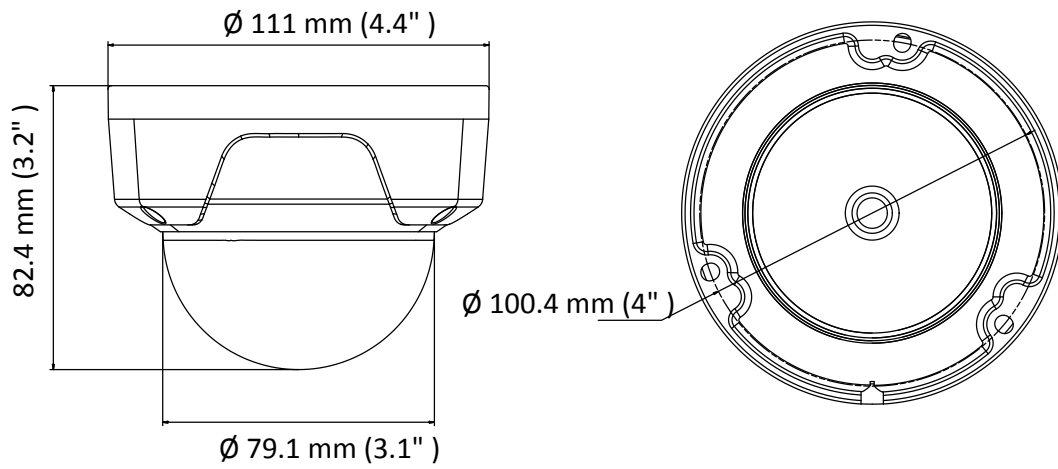

IPC-D150H(-M) 5 MP IR Fixed Network Dome Camera

Key Features

- 1/2.7" progressive scan CMOS
- 2560 × 1920@15fps
- 2.8 mm/4 mm/6 mm fixed lens
- H.265+, H.265, H.264+, H.264
- Dual stream
- 3D DNR (Digital Noise Reduction)
- Up to 30 m IR range
- PoE (Power over Ethernet)
- IP67, IK10

	SNMP, IGMP, 802.1X, QoS, IPv6 UDP, Bonjour
General Function	One-key reset, heartbeat, mirror, password protection, privacy mask, watermark, IP address filter
Firmware Version	5.5.52
API	ONVIF (PROFILE S, PROFILE G), ISAPI
Simultaneous Live View	Up to 6 channels
User/Host	Up to 32 users 3 levels: Administrator, Operator, and User
Client	HiLookVision PC Client, HiLookVision App
Web Browser	IE8+, Chrome 41.0-44, Firefox 30.0-51, Safari 8.0-11
Interface	
Communication Interface	1 RJ45 10M/100M self-adaptive Ethernet port
Reset Button	Yes
General	
Operating Conditions	-30 °C to 60 °C (-22 °F to 140 °F), humidity: 95% or less (non-condensing)
Power Supply	12 VDC ± 25%, 5.5 mm coaxial power plug PoE (802.3af, class 3)
Power Consumption and Current	12 VDC, 0.5 A, Max: 6 W PoE: (802.3af, 36 V to 57 V), 0.2 A to 0.1 A, Max: 7.5 W
Protection Level	IP67, IK10
Material	Without –M model: Front cover: plastic, bottom base: metal With –M model: Front cover: metal, bottom base: metal
Dimensions	Camera: Ø 111 mm × 82.4 mm (Ø 4.4" × 3.2") With package: 134 mm × 134 mm × 108 mm (5.3" × 5.3" × 4.3")
Weight	Without –M model: Camera: approx. 400 g (0.9 lb.) With package: approx. 600 g (1.3 lb.) With –M model: Camera: approx. 450 g (1 lb.) With package: approx. 650 g (1.4 lb.)

Available Models

IPC-D150H (2.8/4/6 mm), IPC-D150H-M (2.8/4/6 mm)

Dimension

Accessory

HIA-J204
Inclined Ceiling
Mount

HIA-B101-110
Pendant Mount

HIA-B401-110
Wall Mount

HIA-B401-110B
Wall Mount