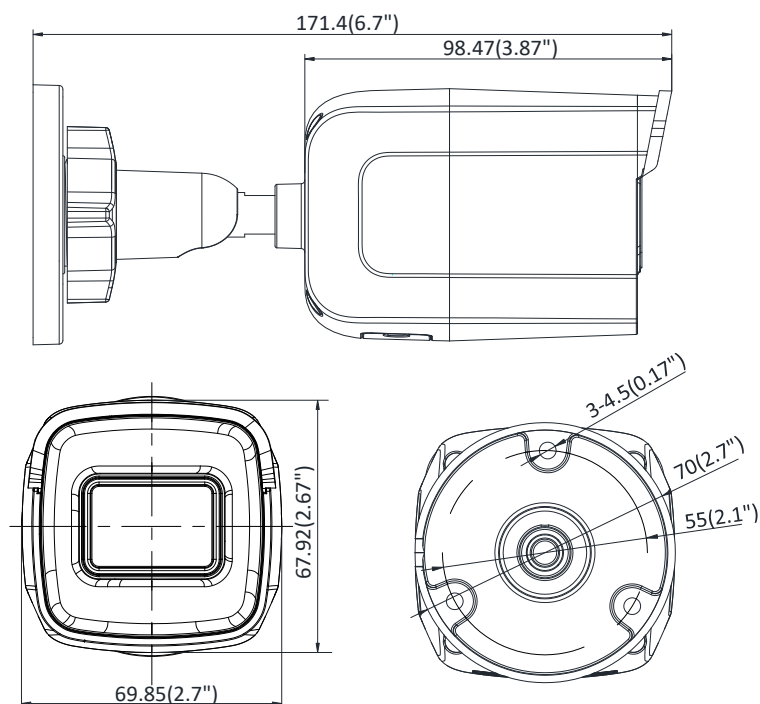

Protocols	TCP/IP, ICMP, HTTP, HTTPS, FTP, DHCP, DNS, DDNS, RTP, RTSP, RTCP, PPPoE, NTP, UPnP, SMTP, SNMP, IGMP, 802.1X, QoS, IPv6, UDP, Bonjour
General Function	One-key reset, anti-flicker, three streams, heartbeat, mirror, password protection, privacy mask, watermark, IP address filter
Firmware Version	V5.5.61
API	ONVIF (PROFILE S, PROFILE G), ISAPI
Simultaneous Live View	Up to 6 channels
User/Host	Up to 32 users 3 levels: Administrator, Operator and User
Client	iVMS-4200, Hik-Connect, iVMS-5200, iVMS-4500
Web Browser	IE8+, Chrome 31.0-44, Firefox 30.0-51, Safari 8.0+
<b>Interface</b>	
Communication Interface	1 RJ45 10M/100M self-adaptive Ethernet port
On-board Storage	Built-in micro SD/SDHC/SDXC slot, up to 128 GB
Reset Button	Yes
SVC	H.265 encoding and H.264 encoding support
<b>Smart Feature-set</b>	
Behavior Analysis	Line crossing detection, intrusion detection, unattended baggage detection, object removal detection
Exception Detection	Scene change detection
Face Detection	Yes
<b>General</b>	
Operating Conditions	-30 °C to +60 °C (-22 °F to +140 °F), humidity 95% or less (non-condensing)
Power Supply	12 VDC ± 25%, 5.5 mm coaxial power plug PoE (802.3af, class 3)
Power Consumption	12 VDC, 0.5 A, max: 6 W PoE: (802.3af, 36 VDC to 57 VDC), 0.2 A to 0.1 A, max: 7.5 W
IR Range	Up to 30 m
Wavelength	850 nm
Protection Level	IP67, IK10
Material	Front cover: Metal, back cover: Metal, sun shield: Plastic
Dimensions	Camera: 70 × 68 × 171 mm (2.8" × 2.7" × 6.7")
Weight	Camera: 400 g (0.9 lb.) With package: 700 g (1.5 lb.)

## Dimensions

Unit: mm