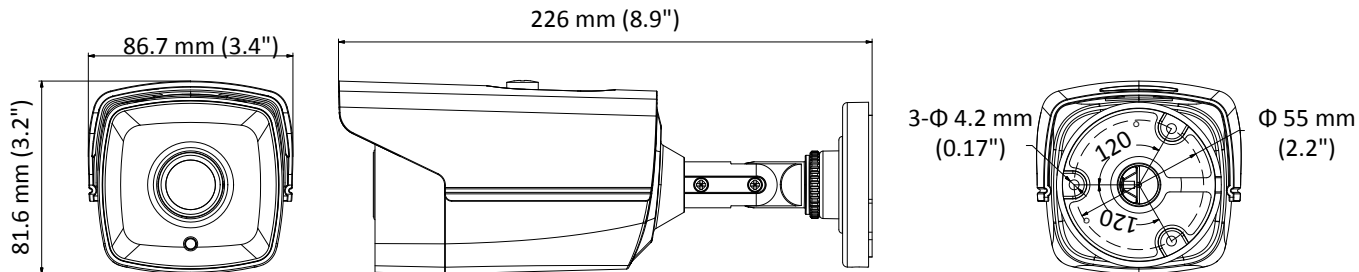

Order Model

DS-2CE16D0T-IT1E

Dimension