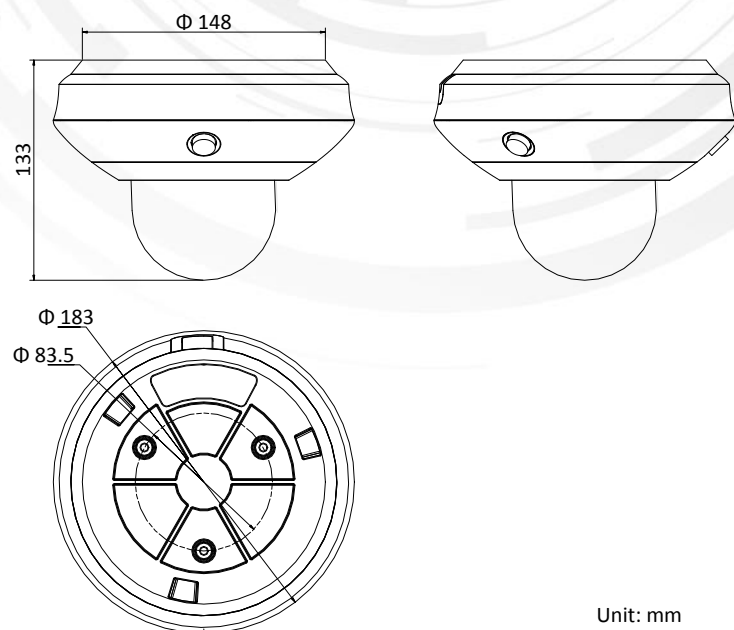

### PTZ-P332ZI-DE3 PanoVu Mini Series IR Network PTZ Camera

HiLook PTZ-P332ZI-DE3 PanoVu Mini Series IR Network PTZ Camera, with the integration design, is able to capture 360° images with the panoramic cameras as well as close-up images with the PTZ camera.

#### Dimensions

Unit: mm

#### System Functions

- 3-ch panoramic images in different directions and 1-ch close-up image
- PTZ linkage
- Up to 10 m IR radius