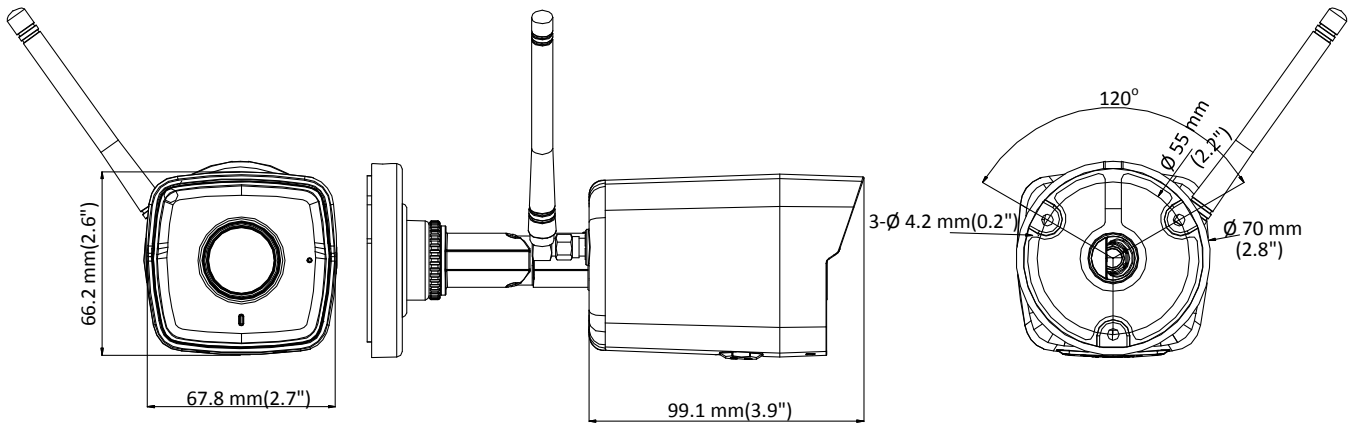

Firmware Version	V5.5.71
API	ISAPI
Simultaneous Live View	Up to 6 channels
User/Host	Up to 32 users 3 levels: Administrator, Operator and User
Client	HiLookVision PC Client, HiLookVision App
Web Browser	IE8+, Chrome 41.0-44, Firefox 30.0-51, Safari 8.0-11
<b>Interface</b>	
Communication Interface	1 RJ45 10M/100M self-adaptive Ethernet port
Audio	1 Built-in mic, mono sound
<b>Wi-Fi</b>	
Wireless Standards	IEEE 802.11b/g/n
Frequency Range	2.4 GHz to 2.4835 GHz
Channel Bandwidth	20 MHz/40 MHz
Protocols	802.11b: CCK, DQPSK, DBPSK 802.11g/n: 64-QAM, 16-QAM, QPSK, BPSK
Security	64/128-bit WEP, WPA/WPA2, WPA-PSK/WPA2-PSK
Transfer Rates	11b: 11 Mbps, 11g: 54 Mbps, 11n: up to 150 Mbps
Wireless Range	Up to 50 m (The performance varies based on actual environment)
<b>Audio</b>	
Environment Noise Filtering	Yes
Audio Sampling Rate	8 kHz/16 kHz
<b>General</b>	
Operating Conditions	-30 °C to +60 °C (-22°F to +140 °F), Humidity 95% or less (non-condensing)
Power Supply	12 VDC ± 25%, 5.5 mm coaxial power plug
Power Consumption and Current	12 VDC, 0.4 A, max. 5 W
Ingress Protection	IP66
Material	Front cover: metal, back cover: plastic
Dimensions	Camera: 99 mm × 68 mm × 66 mm (3.9" × 2.7" × 2.6") With package: 172 mm × 110 mm × 99 mm (6.8" × 4.3" × 3.9")
Weight	Camera: 272 g (0.6 lb.) With package: 517 g (1.1 lb.)

## Available Model

IPC-B120-D/W (2.8mm)

## Dimension