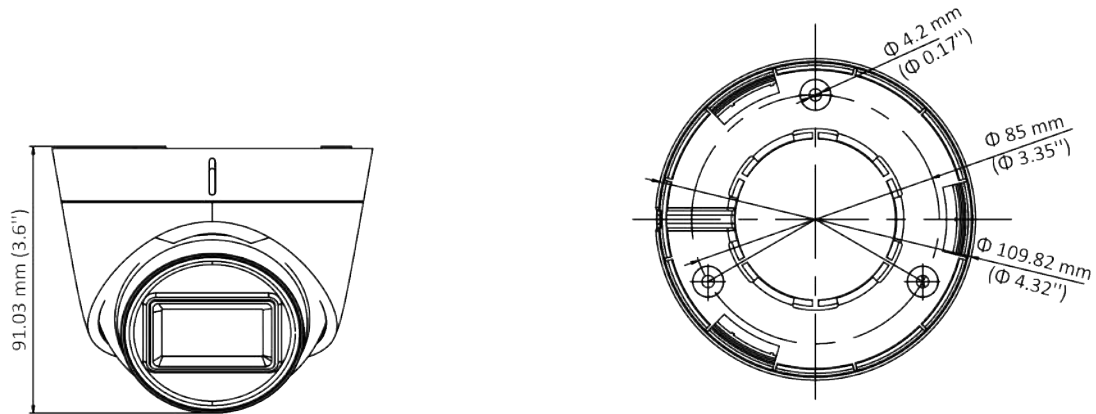

DS-2CE78H0T-IT1F(C) 5 MP Camera

- 5 MP, 2560 × 1944 resolution
- 2.4 mm, 2.8 mm, 3.6 mm, 6 mm fixed focal lens
- Smart IR, up to 30 m IR distance
- 4 in 1 video output (switchable TVI/AHD/CVI/CVBS)
- IP67

Specification

Camera	
Image Sensor	5 MP CMOS
Signal System	PAL/NTSC
Resolution	2560 (H) × 1944 (V)
Frame Rate	TVI: 5M@20fps, 4M@30fps, 4M@25fps, 1080p@30fps, 1080p@25fps AHD: 5M@20fps, 4M@30fps, 4M@25fps CVI: 4M@30fps, 4M@25fps CVBS: PAL/NTSC
Min. illumination	0.01 Lux@(F1.2, AGC ON), 0 Lux with IR
Shutter Time	PAL: 1/25 s to 1/50, 000 s NTSC: 1/30 s to 1/50, 000 s
Lens	2.4 mm, 2.8 mm, 3.6 mm, 6 mm fixed lens
Field of View	2.4 mm, horizontal FOV: 110°, vertical FOV: 81°, diagonal FOV:137° 2.8 mm, horizontal FOV: 85°, vertical FOV: 63°, diagonal FOV:110° 3.6 mm, horizontal FOV: 80°, vertical FOV: 63°, diagonal FOV:105° 6 mm, horizontal FOV: 57°, vertical FOV: 43°, diagonal FOV:72°
Lens Mount	M12
Day & Night	ICR
WDR (Wide Dynamic Range)	Digital WDR
Angle Adjustment	Pan: 0 to 360°, Tilt: 0 to 75°, Rotation: 0 to 360°
Menu	
Image Mode	STD/HIGH-SAT
AGC	Yes
Day/Night Mode	Auto/Color/BW (Black and White)
White Balance	Auto/Manual
AE (Auto Exposure) Mode	DWDR/BLC/HLC/Global
Noise Reduction	2D DNR
Language	English
Function	Brightness, Sharpness, Mirror, Smart IR
Interface	
Video Output	Switchable TVI/AHD/CVI/CVBS
General	
Operating Conditions	-40 °C to 60 °C (-40 °F to 140 °F), humidity 90% or less (non-condensing)
Power Supply	12 VDC ± 25%
Power Consumption	Max. 4.3 W
Protection Level	IP67
Material	Front Cover: Plastic Main Body: Metal

General	
IR Range	Up to 30 m
Communication	HIKVISION-C
Dimensions	Φ 109.82 mm × 91.03 mm (Φ 4.32" × 3.60")
Weight	Approx. 303 g (0.67 lb.)

Available Model

DS-2CE78H0T-IT1F(C)

Dimension

Accessory

DS-1272ZJ-110-TRS
Wall Mount