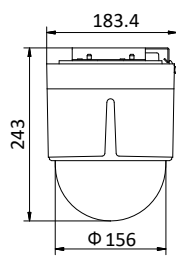

Video Compression	Main Stream: H.265+/H.265/H.264+/H.264 Sub-Stream: H.265/H.264/MJPEG Third Stream: H.265/H.264/MJPEG H.264 with Baseline/Main/High Profile
Audio compression	G.711ulaw/G.711alaw/G.726/MP2L2/G.722/PCM
Protocols	IPv4/IPv6, HTTP, HTTPS, 802.1X, QoS, FTP, SMTP, UPnP, SNMP, DNS, DDNS, NTP, RTSP, RTP, TCP, UDP, IGMP, ICMP, DHCP, PPPoE
Simultaneous Live View	Up to 20 channels
User/Host	Up to 32 users 3 levels: Administrator, Operator and User
Security Measures	User authentication (ID and PW), Host authentication (MAC address); HTTPS encryption; IEEE 802.1x port-based network access control; IP address filtering
<b>System Integration</b>	
Alarm Input	2-ch alarm input
Alarm Output	1-ch alarm output
Alarm Linkage	Alarm actions, such as Preset, Patrol Scan, Pattern Scan, Memory Card Video Record, Trigger Recording, Notify Surveillance Center, Upload to FTP/Memory Card/NAS, Send Email, etc.
Audio Input	1-ch audio input
Audio Output	1-ch audio output
Network Interface	10 Base-T/100Base-TX, RJ45 connector
Storage	Built-in memory card slot, support Micro SD/SDHC/SDXC, up to 128 GB; NAS (NPS, SMB/ CIFS), ANR
API	Open-ended, support ONVIF, ISAPI, and CGI, support HIKVISION SDK and Third-Party Management Platform
Client	iVMS-4200, iVMS-4500, iVMS-5200
Web Browser	IE7+, Chrome18+, Firefox5.0+, Safari5.02+
<b>General</b>	
Power	24 VAC and PoE+ (802.3at, class4) Max.: 18 W
Working Temperature	-AE: -30°C to 65°C (-22°F to 149°F) -AE3: -10°C to 50°C (14°F to 122°F)
Working Humidity	≤ 90%
Protection Level	IP66, IK10 Standard (-AE outdoor camera); TVS 4000V Lightning Protection, Surge Protection and Voltage Transient Protection
Dimensions(mm)	Φ 220 mm × 305 mm (Φ 8.66" × 12.01") (Outdoor) Φ 183.4 mm × 243 mm (Φ 7.22" × 9.57") (Indoor) Φ 245 mm × 236 mm (Φ 9.65" × 9.29") (In-ceiling)
Weight	Approx. 3 kg (6.61 lb)

Outdoor

Ceiling

In-ceiling

Unit: mm