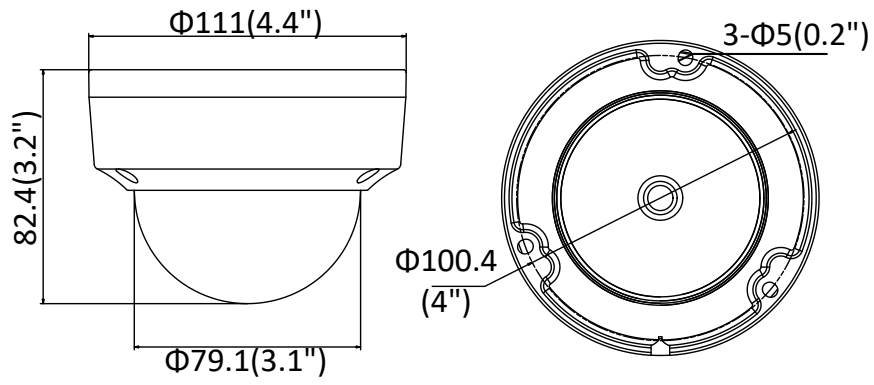

Dimension

Unit: mm