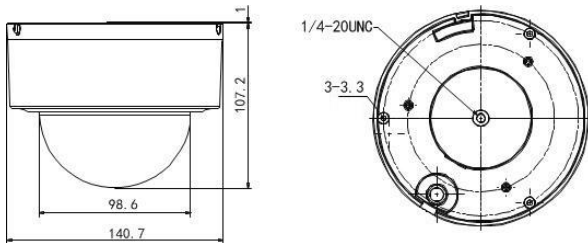

Dimensions