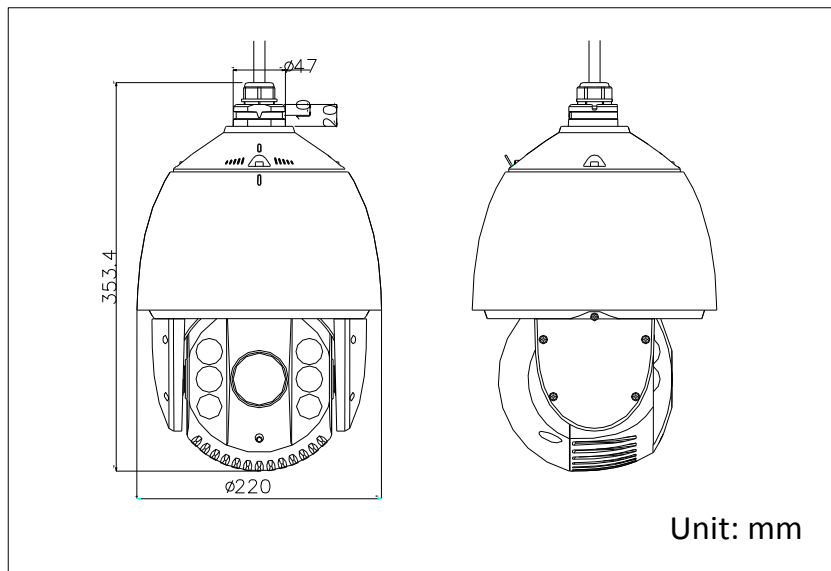

Dual Streams	Support
	Mini SD Memory Card	Micro SD Slot, up to 128GB, edge recording
	User/Host Level	Up to 32 users,3 Levels: Administrator, Operator and User
	Security Measures	User authentication (ID and PW), Host authentication (MAC address) IP address filtering
System Integration	Interface for application programming	Open-ended API, support Onvif, PSIA and CGI Support Hik cloud P2P
	Web Browser	IE 7+, Chrome 18 +, Firefox 5.0 +, Safari 5.02 +
	Power	24 VAC(for -A model), Hi-PoE & 24 VAC(for -AE model) Max. 40W(IR LED 12W, Heater 6W)
	Working Temperature / Humidity	-30 °C -65°C (-22°F -149°F)(outdoor) 90% or less
	Protection Level	IP66 standard TVS 4,000V lightning protection, surge protection and voltage transient protection
	Mounting	Various mounting modes optional
	Dimensions	Φ220×353.4mm (Φ8.66"×13.91")
	Weight (approx.)	4.5kg(9.92lbs)
	Mount Option (only suitable for outdoor dome)	Long-arm wall mount: DS-1602ZJ; Corner mount: DS-1602ZJ-corner; Pole Mount: DS-1602ZJ-pole; Power box mount:DS-1602ZJ-box

Dimensions

Order models

- DS-2DE7186-A, 24VAC, outdoor