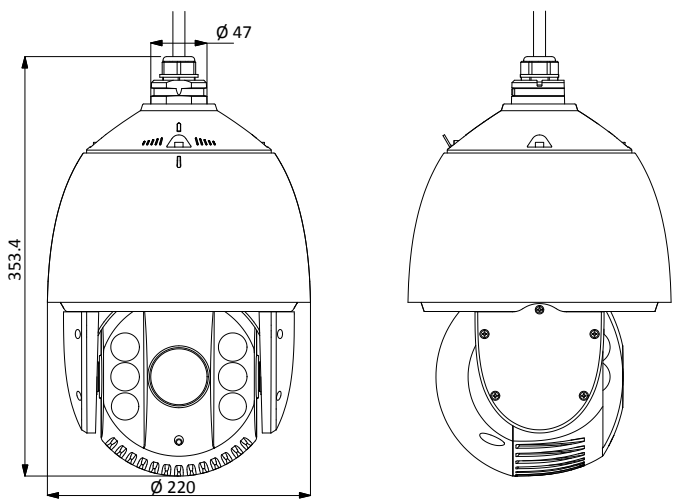

DORI

The DORI (detect, observe, recognize, identify) distance gives the general idea of the camera ability to distinguish persons or objects within its field of view.

It is calculated based on the camera sensor specification and the criteria given by EN 62676-4: 2015.

DORI	Detect	Observe	Recognize	Identify
Definition	25 px/m	63 px/m	125 px/m	250 px/m
Distance (Tele)	1963.6 m (6442.4 ft)	779.2 m (2556.5 ft)	392.7 m (1288.5 ft)	196.4 m (644.2 ft)

Available Model

DS-2DE7232IW-AE, 24 VAC & Hi-PoE

Dimensions

Unit:mm

Accessory

Optional:

DS-1604ZJ
Wall Mount

DS-1602ZJ
Wall Mount

DS-1604ZJ-box
Wall Mount with Junction
Box

DS-1604ZJ-box-pole
Vertical Pole Mount with
Junction Box