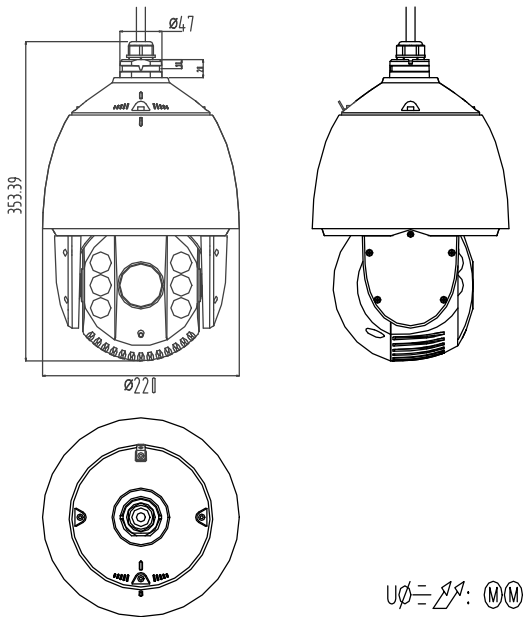

Order Model

DS-2DE7330IW-AE: AC24V, Hi-PoE

Dimension

Accessory

Distributed by