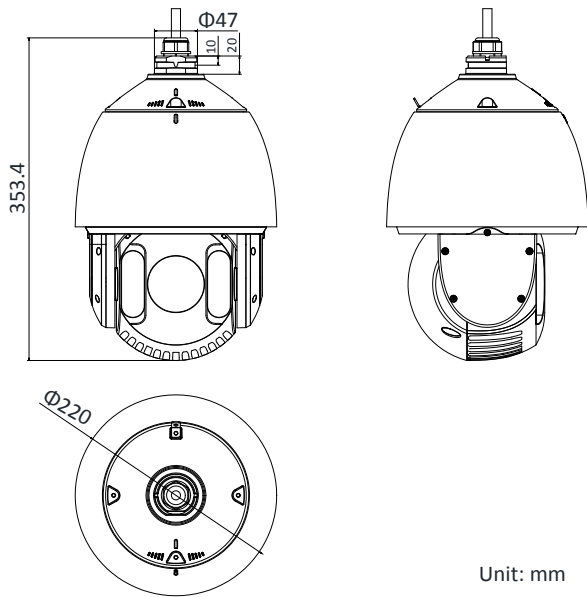

Order Model

DS-2DE7530IW-AE

Dimensions

Unit: mm

DRAFT

Accessories

	DS-1602ZJ	Wall Mounting Bracket
	DS-1602ZJ-corner	Corner Mounting Bracket
	DS-1602ZJ-pole	Vertical Pole Mounting Bracket
	DS-1602ZJ-box	Wall Mounting Bracket with Junction Box
	DS-1663ZJ	Ceiling Mounting Bracket
	DS-1661ZJ	Pendant Mounting Bracket
	DS-1662ZJ	Pendant Mounting Bracket
	DS-1619ZJ	Gooseneck Mounting Bracket
	DS-1100KI	Network Keyboard
	DS-1005KI	USB Joy-stick