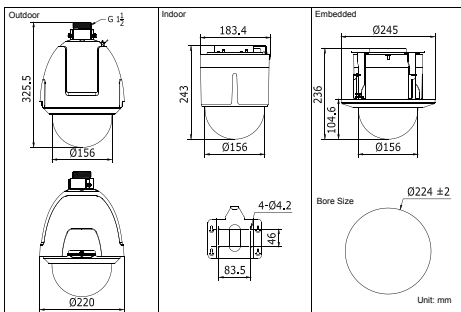

### 2MP 20X Network PTZ Dome Camera

#### Dimensions