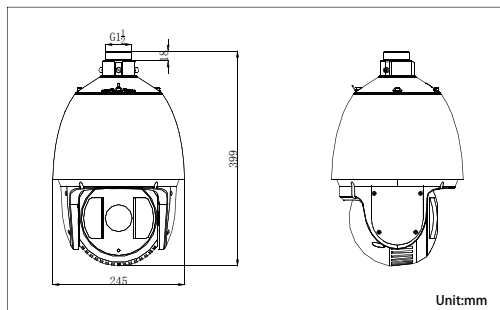

Dimensions

Accessories

DS-1614ZJ

DS-1633ZJ

DS-1622ZJ

DS-1634ZJ

DS-2DF7276-AEL	
Camera	
Image Sensor	1/3" Progressive Scan CMOS
Effective Pixel	1320K pixels
Min. Illumination	Color : 0.05 lux (F1.6, AGC On); B/W : 0.005 lux (F1.6, AGC On); 0 Lux with IR
White Balance	Auto / Manual / ATW/Indoor/Outdoor/Daylight lamp/Sodium lamp
AGC	Auto / Manual
S / N Ratio	≥ 50dB
Digital Noise Reduction	3D DNR
Backlight Compensation	HLC / BLC
Wide Dynamic Range	Digital WDR
Shutter Speed	50Hz: 1~1/30,000s; 60Hz: 1~1/30,000s
Day & Night	IR Cut Filter
Digital Zoom	16X
Privacy Masking	Up to 24 zones, maximum 8 zones on a same image, multiple colors and mosaics optional
Focus Mode	Auto / Semiautomatic / Manual
Enhancement	Smart Defog: on / off
Lens	
Focal Length	4.3 ~ 129.0mm, 30x
Zoom Speed	Approx 3s(Optical Wide-Tele)
Angle of View	57.4-2.8 degree (Wide-Tele)
Min. Working Distance	10 ~ 1,500mm(Wide-Tele)
Aperture Range	F1.6 ~ F5.0
Pan and Tilt	
Smart tracking	Support
Pan / Tilt Range	Pan: 360° endless; Tilt: -2° ~ 90° (Auto Flip)
Pan / Tilt Speed	Pan Manual Speed: 0.1° ~ 160° /s, Pan Preset Speed: 160° /s Tilt Manual Speed: 0.1° ~ 120° /s, Tilt Preset Speed: 120° /s
Proportional Zoom	Rotation speed can be adjusted automatically according to zoom multiples
Number of Preset	256
Patrol	8 patrols, up to 32 presets per patrol
Pattern	4 patterns, with the recording time not less than 10 minutes per pattern
Power-off Memory	Support
Park Action	Preset / Patrol / Pattern / Pan scan / Tilt scan / Random scan / Frame scan / Panorama scan
PTZ Position Display	On / Off
Preset Freezing	Support
Scheduled Task	Preset / Patrol / Pattern / Pan scan / Tilt scan / Random scan / Frame scan / Panorama scan/ Dome reboot/Self-test action/Alarm output
Infrared	
Smart IR	Support
IR Distance	Up to 120m
IR Intensity	Automatically adjusted, depending on the zoom ratio
Alarm	
Alarm Input	7
Alarm Output	2 relay outputs, alarm response actions configurable
Alarm Action	Preset, Patrol, Pattern, SD/SDHC card recording, Relay output, Notification on Client
Input / Output	
Video Output	1.0V[p-p] / 75Ω, PAL / NTSC composite, BNC
Audio Input	Audio input (LINE input), 2 ~ 2.4V[p-p]; output impedance: 1KΩ, ±10%
Audio Output	Line level, impedance: 600Ω
Network	
Ethernet	10Base-T / 100Base-TX, RJ45 connector
Max. Image Resolution	1280×960
Frame Rate	60Hz:30fps(1280×960) 30fps(1280×720)
Image Compression	H.264/MJPEG/MPEG4, H.264 encoding with Baseline/Main/High profile
ROI encoding	Support 24 areas with adjustable levels
Audio Compression	G.711u / G.711a / G.726
Protocols	IPv4/IPv6, HTTP, HTTPS, 802.1x, Qos, FTP, SMTP, UPnP, SNMP, DNS, DDNS, NTP, RTSP, RTP, TCP, UDP, IGMP, ICMP, DHCP, PPPoE
Simultaneous Live View	Up to 10
Streams	Three Streams
Mini SD Memory Card	Built-in SD/SDHC Slot, up to 32GB, support manual / alarm / edge recording
User/Host Level	Up to 32 users, 3 Levels: Administrator, Camera control, Live view only
Security Measures	User authentication(ID and PW); Host authentication(MAC address); IP address filtering
Integration	
Application programming	Open-ended API, support Onvif, PSIA and CGI
Web Browser	IE 7, IE 8, IE 9, Chrome 8+, Firefox 3.5+, Safari 5+, support multi-language
General	
RS-485 Protocols	HIKVISION, Pelco-P, Pelco-D, self-adaptive
Power	24 VAC: Max. 65W (heater: 45W) High-PoE: Max. 50W (heater: 20W)
Working Temperature	24 VAC: -40° C ~ 65° C (-40° F ~ 149° F) High-PoE: -30° C ~ 65° C (-22° F ~ 149° F)
Humidity	90% or less
Protection Level	IP66 standard
Dimensions	TVS 4,000V lightning protection, surge protection and voltage transient protection Φ245 × 399mm (Φ9.65" × 15.71")
Weight (approx.)	5.5kg(12.13lbs)
Mount Option	Long-arm wall mount: DS-1614ZJ; Corner mount: DS-1633ZJ; Pole Mount: DS-1622ZJ; Power box mount: DS-1634ZJ