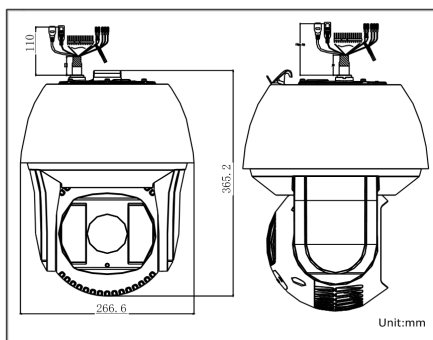

Dimensions

Accessories

Available models

- DS-2DF8336IV-AEL, High-PoE / 24VAC, outdoor
- DS-2DF8336IV-AELW, Wiper, High-PoE / 24VAC, outdoor

DS-2DF8336IV-AEL(W)	
Camera Module	
Image Sensor	1/3" Progressive Scan CMOS
Min. Illumination	F1.6, AGC On: Color: 0.05 lux, B/W : 0.01 lux
Max. Image Resolution	2048×1536
Focal Length	4.5-162mm, 36x
Digital Zoom	16X
Zoom Speed	Approx.3.3s(Optical Wide-Tele)
Angle of View	60.6-3.68 degree (Wide-Tele)
Min. Working Distance	10-1500mm(Wide-Tele)
Aperture Range	F1.6-F4.4
Focus Mode	Auto / Semiautomatic / Manual
WDR	120dB
S / N Ratio	≥ 55dB
Shutter Time	50Hz: 1~1/30,000s; 60Hz: 1~1/30,000s
AGC	Auto / Manual
White Balance	Auto / Manual /ATW/Indoor/Outdoor/Daylight lamp/Sodium lamp
Day & Night	IR Cut Filter
Privacy Mask	24 privacy masks programmable
Enhancement	3D DNR, Defog, HLC/BLC, SVC
Pan and Tilt	
Range	Pan:360° endless; Tilt: -20°~90°(Auto Flip)
Speed	Pan Manual Speed: 0.1°~160°/s, Pan Preset Speed: 240°/s Tilt Manual Speed: 0.1°~120°/s, Tilt Preset Speed: 200°/s
Number of Preset	300
Patrol	16 patrols, up to 32 presets per patrol
Pattern	10 patterns, with the recording time not less than 10 minutes per pattern
Park Action	Preset / Patrol / Pattern / Auto scan / Tilt scan / Random scan / Frame scan / Panorama scan
Scheduled Task	Preset / Patrol / Pattern / Auto scan / Tilt scan / Random scan / Frame scan / Panorama scan/Dome reboot/Dome adjust/Aux output
Smart Features	
Smart tracking	Manual/ Panorama/ Intrusion trigger/ Line crossing trigger / Region entrance trigger / Region exiting trigger
Smart detection	Face detection, intrusion detection, line crossing detection ,audio exception
ROI encoding	Support 24 areas with adjustable levels
Infrared	
IR Distance	Up to 200m
IR Intensity	Automatically adjusted, depending on the zoom ratio
Alarm	
Alarm I/O	7/2
Alarm Trigger	Face detection, Intrusion detection, Line crossing detection, Region entrance, Region exiting, Audio exception detection, Motion detection, Audio Exception Detection, Dynamic analysis, Tampering alarm, Network disconnect, IP address conflict, Storage exception
Alarm Action	Preset, Patrol, Pattern, Micro SD/SDHC card recording, Relay output, Notification on Client
Input/Output	
Monitor Output	1.0V[p-p] / 75Ω, NTSC (or PAL) composite, BNC
Audio Input	1 Mic in/Line in interface, line input: 2-2.4V[p-p]; output impedance: 1KΩ, ±10%
Audio Output	1 Audio output interface, line level, impedance: 600Ω
Network	
Ethernet	10Base-T / 100Base-TX, RJ45 connector
Main Stream	50Hz: 50fps(2048×1536, 1920×1080), 25fps(1280×720); 60Hz: 60fps(2048×1536, 1920×1080), 30fps(1280×720)
Sub Stream	50Hz: 25fps(704×576, 352×288, 176×144); 60Hz: 30fps(704×480, 352×240, 176×120)
Third Stream	50Hz:25fps(2048×1536), 25fps(1920×1080), 25fps (1280×720), 25fps(704×576), 25fps (352×288), 25fps (176×144) 60Hz: 30fps(2048×1536), 30fps(1920×1080), 30fps (1280×720), 30fps(704×480), 30fps (352×240), 30fps (176×120)
Image Compression	H.264/MJPEG/MPEG4, H.264 encoding with Baseline/Main/High profile
Audio Compression	G.711ulaw/G.711alaw/G.726/MP2L2/G.722
Protocols	IPv4/IPv6, HTTP, HTTPS, 802.1X, QoS, FTP, SMTP, UPnP, SNMP, DNS, DDNS, NTP, RTSP, RTP, TCP, UDP, IGMP, ICMP, DHCP, PPPoE
Simultaneous Live View	Up to 20 users
Mini SD Memory Card	Support up to 64GB Micro SD/SDHC/SDXC card. Support Edge recording
User/Host Level	Up to 32 users,3 Levels: Administrator, Operator and User
Security Measures	User authentication (ID and PW); Host authentication (MAC address); IP address filtering
System Integration	
Application programming	Open-ended API, support Onvif, PSIA, CGI and Genetec
Web Browser	IE 7+, Chrome 18 +, Firefox 5.0 +, Safari 5.02 +, support multi-language
RS-485 Protocols	HIKVISION, Pelco-P, Pelco-D, self-adaptive
Power	Hi-PoE&24 VAC, Max.60W
Working Temperature	-40°C - 65°C (-40°F - 149°F)
Humidity	90% or less
Protection Level	IP66 standard, TVS 6,000V lightning protection, surge protection and voltage transient protection
Certification	FCC, CE, UL, RoHS, IEC/EN 61000, IEC/EN 55022, IEC/EN 55024, IEC/EN60950-1
Dimensions	Φ266.6(mm)×365.2(mm)
Weight (approx.)	8kg
Mount Option	Long-arm wall mount: DS-1602ZJ; Corner mount: DS-1602ZJ-corner; Pole Mount: DS-1602ZJ-pole; Power box mount:DS-1602ZJ-box;Swan-neck mount: DS-1619ZJ