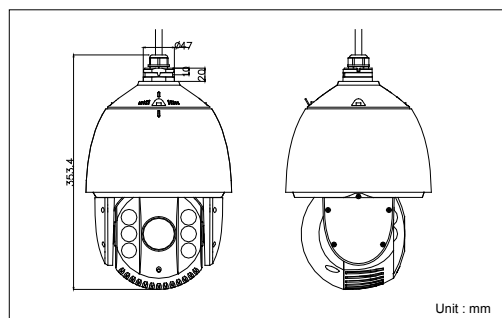

Dimensions

Accessories

DS-1601ZJ

DS-1661ZJ

DS-1662ZJ

	DS-2DE7186	DS-2DE7184
Camera		
Image Sensor	1/2.8" Progressive Scan CMOS	
Effective Pixel	2230K pixels	
Min. Illumination	Color: 0.05Lux@F1.6, AGC ON; B/W: 0.01Lux@F1.6, AGC ON; 0 Lux with IR	
White Balance	Auto / Manual / ATW/Indoor/Outdoor/Daylight lamp/Sodium lamp	
AGC	Auto / Manual	
S / N Ratio	≥ 52dB	≥ 50dB
Digital Noise Reduction	3D DNR	
Backlight Compensation	BLC	
Wide Dynamic Range	128X Digital WDR	
Shutter Speed	1 ~ 1/10,000s	
Day & Night	IR Cut Filter	
Focus Mode	Auto / Semiautomatic / Manual	
Lens		
Focal Length	4.3 ~ 129mm, 30x	4.7 ~ 94mm, 20x
Zoom Speed	Approx 3s(Optical Wide-Tele)	Approx 3s(Optical Wide-Tele)
Angle of View	65.1 ~ 2.34 degree (Wide-Tele)	58.3 ~ 3.2 degree (Wide-Tele)
Min. Working Distance	10 ~ 1500mm(Wide-Tele)	10 ~ 1000mm(Wide-Tele)
Aperture Range	F1.6 ~ F5.0	F1.6 ~ F3.5
Pan and Tilt		
Pan / Tilt Range	Pan: 360° endless; Tilt: -15° ~ 90° (Auto Flip)	
Pan / Tilt Speed	Pan Manual Speed: 0.1° ~ 160°/s; Pan Preset Speed: 240°/s Tilt Manual Speed: 0.1° ~ 120°/s; Tilt Preset Speed: 200°/s	
Proportional Zoom	Rotation speed can be adjusted automatically according to zoom multiples	
Number of Preset	256	
Park action	Pattern/Pan scan/Tilt scan/Frame scan/Panorama scan/Random scan	
Patrol	8 patrols, up to 32 presets per patrol	
Power-off Memory	Support	
Infrared		
IR Distance	Up to 100m	
IR Intensity	Automatically adjusted, depending on the zoom ratio	
Input/ Output		
Audio Input	Audio input (LINE input), 2 ~ 2.4V[p-p]; output impedance: 1KΩ, ±10%	
Audio Output	Line level, impedance: 600Ω	
Network		
Ethernet	10Base-T / 100Base-TX, RJ45 connector	
Max. Image Resolution	1920x1080	
Frame Rate	50Hz: 25 fps (1920x1080), 25 fps (1280x960), 25 fps (1280x720) 60Hz: 30 fps (1920x1080), 30 fps (1280x960), 30 fps (1280x720)	
Image Compression	H.264/MPEG4	
Audio Compression	G.711u / G.711a / G.726	
Protocols	IPv4/IPv6, HTTP, HTTPS, 802.1x, Qos, FTP, SMTP, UPnP, SNMP, DNS, DDNS, NTP, RTSP, RTP, TCP, UDP, IGMP, ICMP, DHCP, PPPoE	
Simultaneous Live View	Up to 6	
Streams	Dual Streams	
Mini SD Memory Card	Micro SD Slot, up to 32GB	
User/Host Level	Up to 32 users, 3 Levels: Administrator, Camera control, Live view only	
Security Measures	User authentication (ID and PW), Host authentication (MAC address), IP address filtering	
Integration		
Application programming	Open-ended API, support Onvif, PSIA and CGI	
Web Browser	IE 7, IE 8, IE 9, Chrome 8 +, Firefox 3.5 +, Safari 5 +	
General		
RS-485 Protocols	HIKVISION, Pelco-P, Pelco-D, self-adaptive	
Power	24 VAC / High-PoE; Max. 30W / 21W (IR On / Off)	
Working Temperature	-30 °C ~ 65°C(-22°F ~ 149°F)	
Humidity	90% or less	
Protection Level	IP66 standard TVS 4,000V lightning protection, surge protection and voltage transient protection	
Dimensions	Φ220x353.4mm (Φ8.66"x13.91")(Outdoor)	
Weight (approx.)	5.5kg(12.13lbs)	
Mount Option	Long-arm wall mount: DS-1601ZJ; Pendant mount: DS-1661ZJ(20cm) or DS-1662ZJ(50cm); Ceiling mount: DS-1663ZJ	