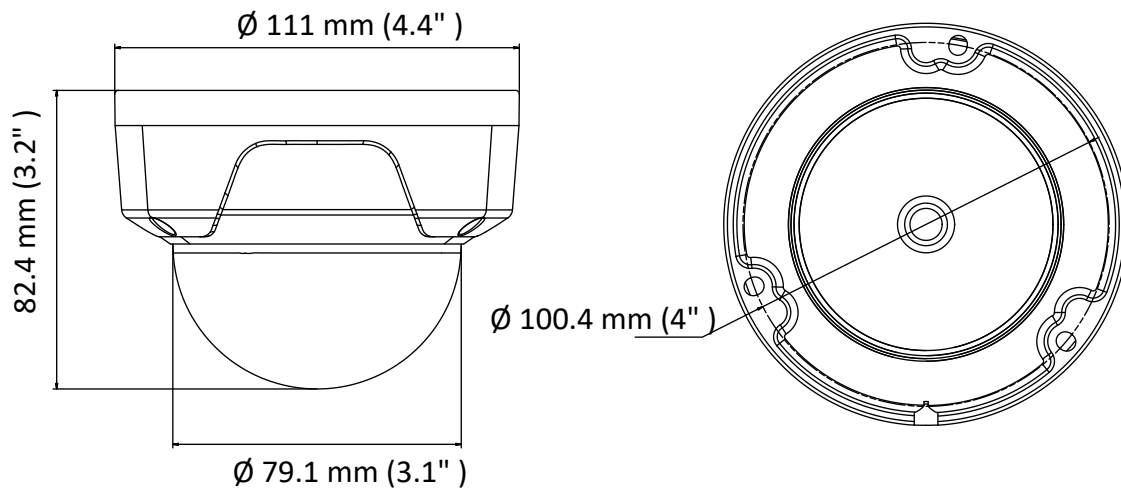

Client	iVMS-4200, Hik-Connect, iVMS-5200, iVMS-4500
Web Browser	IE8+, Chrome 31.0-44, Firefox 30.0-51, Safari 8.0+
Interface	
Communication Interface	1 RJ45 10M/100M self-adaptive Ethernet port
General	
Operating Conditions	-30 °C to 60 °C (-22 °F to 140 °F), humidity: 95% or less (non-condensing)
Power Supply	12 VDC ± 25%, 5.5 mm coaxial power plug PoE (802.3af, class 3)
Power Consumption and Current	12 VDC, 0.4 A, Max: 5 W PoE: (802.3af, 36 V to 57 V), 0.2 A to 0.1 A, Max: 6.5 W
Ingress Protection	IP67, IK10
Material	Without -M model: Bubble: plastic, front cover: plastic, bottom base: metal -M model: Bubble: plastic, front cover: metal, bottom base: metal
Dimensions	Camera: Ø 111 mm × 82.4 mm (Ø 4.4" × 3.2") With package: 134 mm × 134 mm × 108 mm (5.3" × 5.3" × 4.3")
Weight	Without -M model: Camera: Approx. 400 g (0.9 lb.) With package: Approx. 600 g (1.3 lb.) -M model: Camera: Approx. 460 g (1 lb.) With package: Approx. 660 g (1.5 lb.)

Available Models

IPC-D121H (2.8/4 mm), IPC-D121H-M (2.8/4 mm)

Dimension

Accessories

HIA-J204
Inclined Ceiling
Mount

HIA-B101-110
Pendant Mount

HIA-B401-110
Wall Mount

HIA-B401-110B
Wall Mount