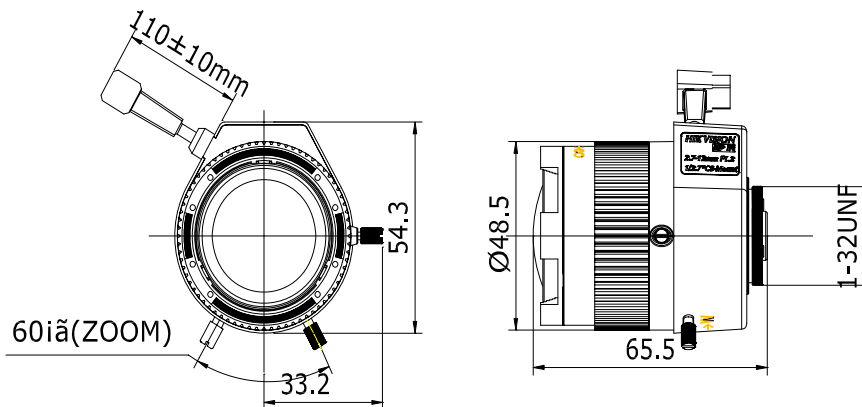

CCTV LENS SPEC

Model NO.	TV2712D-MPIR		Specification	Vari-focal Auto Iris DC Drive 3MP IR ASPHERICAL	
Focallength	2.7-12mm		Mount	CS-Mount	
F number	F1.2-C		Flange Back Length	12.5mm	
Max. Image format	Φ6.5mm (1/2.7")		M. O. D	0.1m	
Control	Iris	DC Auto Iris		Dimension	Φ48.5*61.3
	Focus	Manual		Weight	<100g
	Zoom	Manual		Operating Temperature	-10~50℃
Field of View	D	1/3"	125.2° ~30.3°	1/4"	91.2° ~22.9°
	H		97.2° ~24.3°		72.1° ~18.4°
	V		71.5° ~18.2°		53.6° ~13.8°

Dimension

Unit: mm

Lens Picture